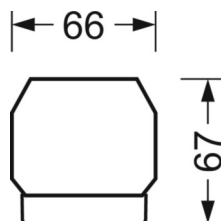

## MECHANICS

Housing colour	traffic white RAL 9016
Dimensions (LxWxH/DxH)	2299mm x 55mm x 37mm
Weight (net)	2.45kg
Type of installation	Mounting rail system installation, Light structure

## Dimensions

---

L	2299 mm	Length
B	55 mm	Width
H	37 mm	Height

---