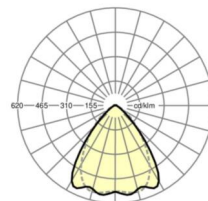

CHARACTERISTICS

Order number	19530027400
EAN number	4020863444236
Commodity code	94051190
Certification mark	IP 20, Protection class I, F, HACCP DIN10500/Food/IFS-application-related suitability/BRC, Indoor, CE
Impact resistance (IK rating)	IK03 (5°C bis 30°C)
Ambient temperatur	ta 5°C to 30°C
Warranty period	5 years
State funding programs	BEG - Federal funding for efficient buildings (valid only for Germany)

ELECTRICAL ENGINEERING

Controller	Electronic driver 3h emergency lighting (1 pcs.)
System output	95W
Mains voltage	230V/50Hz
Circuit breakers (inrush current)	7 pieces/B10, 12 pieces/B16, 12 pieces/C10, 20 pieces/C16
Energy efficiency class/light source	C

LIGHTING TECHNOLOGY

Placement	LED, Colour rendering/Light colour CRI ≥ 80 / 4000K
Colour tolerance (MacAdam)	3SDCM
Nominal luminous flux	17069lm
Nominal luminous flux-emergency lighting mode	939lm
LED service life	70000h L80/B10 (Tq 30°C), 100000h L80/B50 (Tq 25°C)
Luminaire luminous efficiency	180lm/W
Beam angle	80° (C0) / 75° (C90)
UGR lat./long.	21.6 / 22.3

MECHANICS

Housing colour	traffic white RAL 9016
Dimensions (LxWxH/DxH)	2299mm x 55mm x 37mm
Weight (net)	2.45kg
Type of installation	Mounting rail system installation, Light structure

DEEP-LINK

<https://www.regiolux.de/en/article/19530027400>

Reference	LED 17000lm 840
ηLB	100 %
Φ ↓/↑	98 % / 2 %
UGR lat./long.	21.6 / 22.3